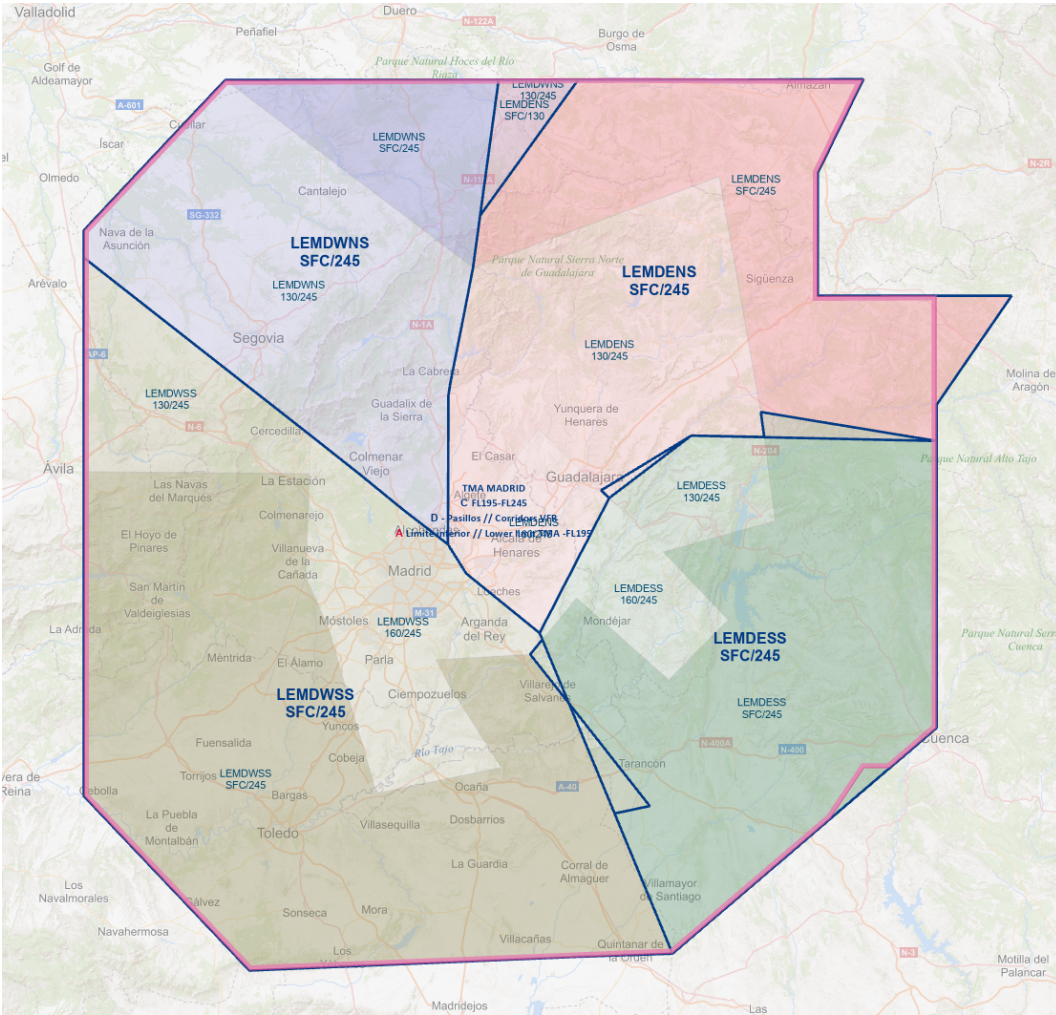

Sector ALN (ENN + ESN + WNN + WSN)

Sector	ALN		
	LEMD_EN_A PP	Madrid Approach	118.755

Sector EAN (ENN + ESN)

Sector	WNN		
	LEMD_EN_APP	Madrid Approach	118.755

Sector WAN (WNN + WSN)

Sector	WNN		
	LEMD_WN_APP	Madrid Approach	118.405

Sector WNN

Sector	WNN		
	LEMD_WN_APP	Madrid Approach	118.405

Sector WSN

Sector	WSN		
	LEMD_WS_APP	Madrid Approach	136.105

Sector ENN

Sector	ENN		
	LEMOWSN 130/245 Cobeja	Madrid Approach	118.755

Sector ESN

Sector	ESN		
	LEMD_ES_APP	Madrid Approach	124.030

DIRECTOR

Sector REN y RWN

Sector	REN y RWN		
	LEMD_RE_APP	Madrid Director	134.955
LEMD_RW_APP	128.700		

FINAL

Sector AWN y AEN

Sector	AWN y AEN	
	LEMD_AE_APP	Madrid Final
LEMD_AW_APP		127.100

DEPARTURES

Sector DIN (DEN + DWN)

Sector	DIN (DEN + DWN)	
	LEMD_D E_DEP	Madrid Departure s
LEMD_D W_DEP		124.230

Sector ALS (ENS + ESS + WNS + WSS)

Sector	ALS			118.755
	LEMD_EN_APP	Madrid Approach	SFC - FL245	

Sector ETS (ENS + ESS)

Sector	ETS		
	LEMD_EN_APP	Madrid Approach	SFC - FL245