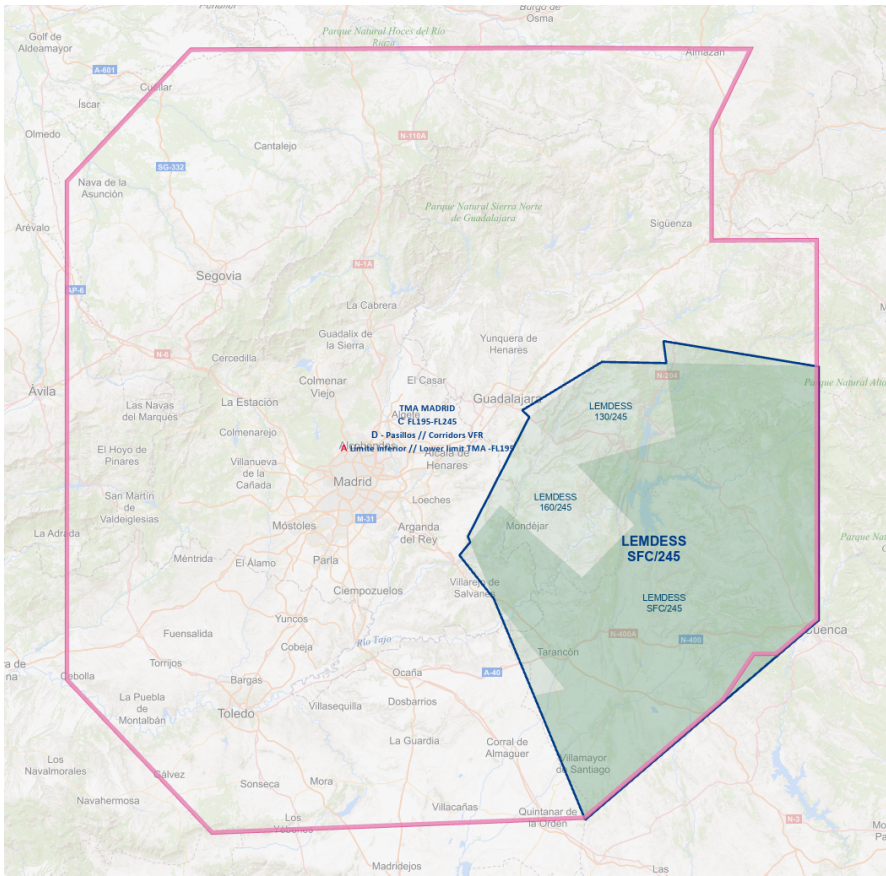

Sector WTS (WNS + WSS)

Sector	WTS			
	LEMW_WN_APP	Madrid Approach	SFC - FL245	118.405