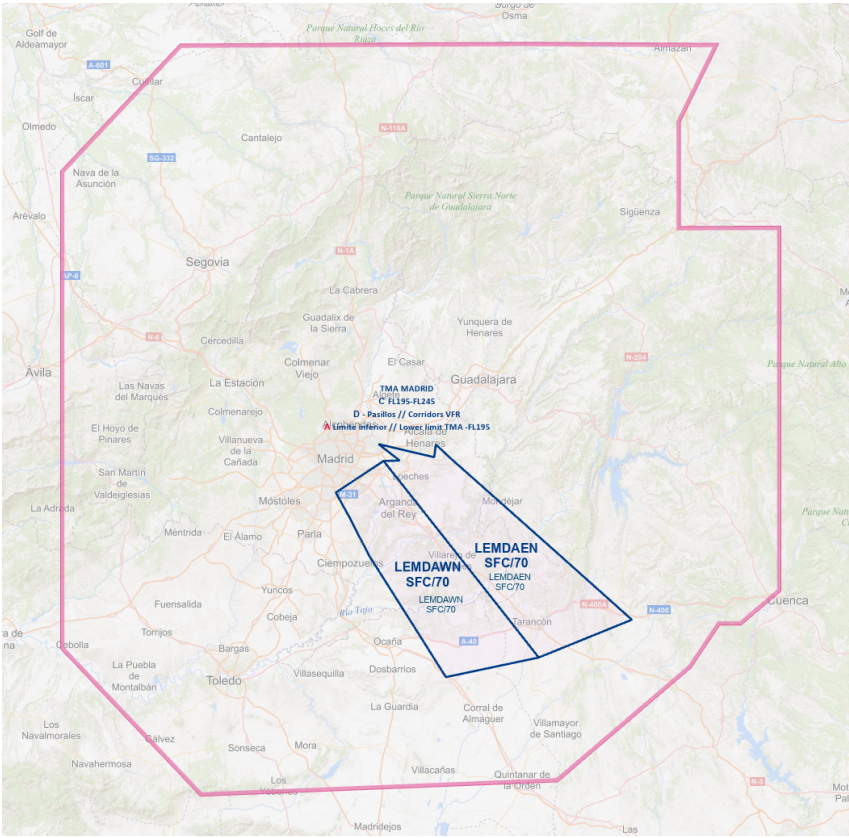

Sector WNN

Sector	WNN		
	LEMD_WN_APP	Madrid Approach	118.405

Sector WSN

Sector	WSN		
	LEMD_WS_APP	Madrid Approach	136.105

Sector ENN

Sector	ENN		
	LEMOWSN 130/245 Cobeja	Madrid Approach	118.755

Sector ESN

Sector	ESN		
	LEMD_ES_APP	Madrid Approach	124.030

DIRECTOR

Sector REN y RWN

Sector	REN y RWN		
	LEMD_RE_APP	Madrid Director	134.955
LEMD_RW_APP	128.700		

FINAL

Sector AWN y AEN

Sector	AWN y AEN	
	LEMD_AE_APP	Madrid Final
LEMD_AW_APP		127.100

DEPARTURES

Sector DIN (DEN + DWN)

Sector	DIN (DEN + DWN)	
	LEMD_D E_DEP	Madrid Departure s
LEMD_D W_DEP		124.230

Sector ALS (ENS + ESS + WNS + WSS)

Sector	ALS			118.755
	LEMD_EN_APP	Madrid Approach	SFC - FL245	

Sector ETS (ENS + ESS)

Sector	ETS		
	LEMD_EN_APP	Madrid Approach	SFC - FL245