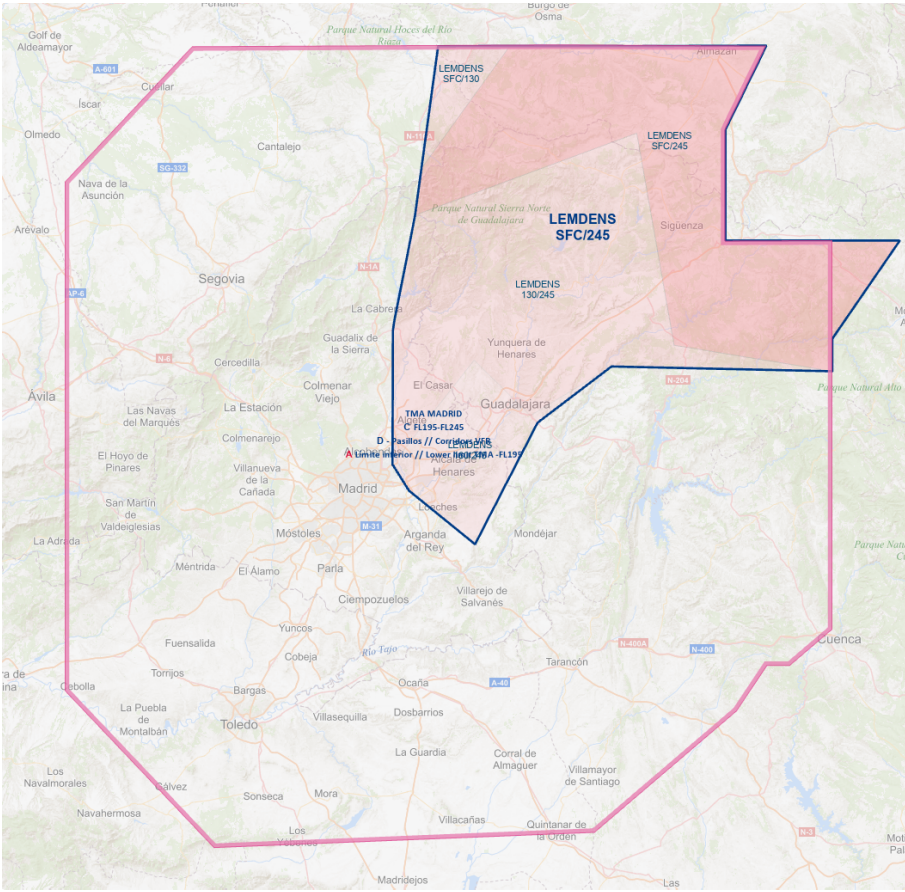

Sector ESS

Sector	ESS			
	LEMD_ES_APP	Madrid Approach	SFC - FL245	124.030