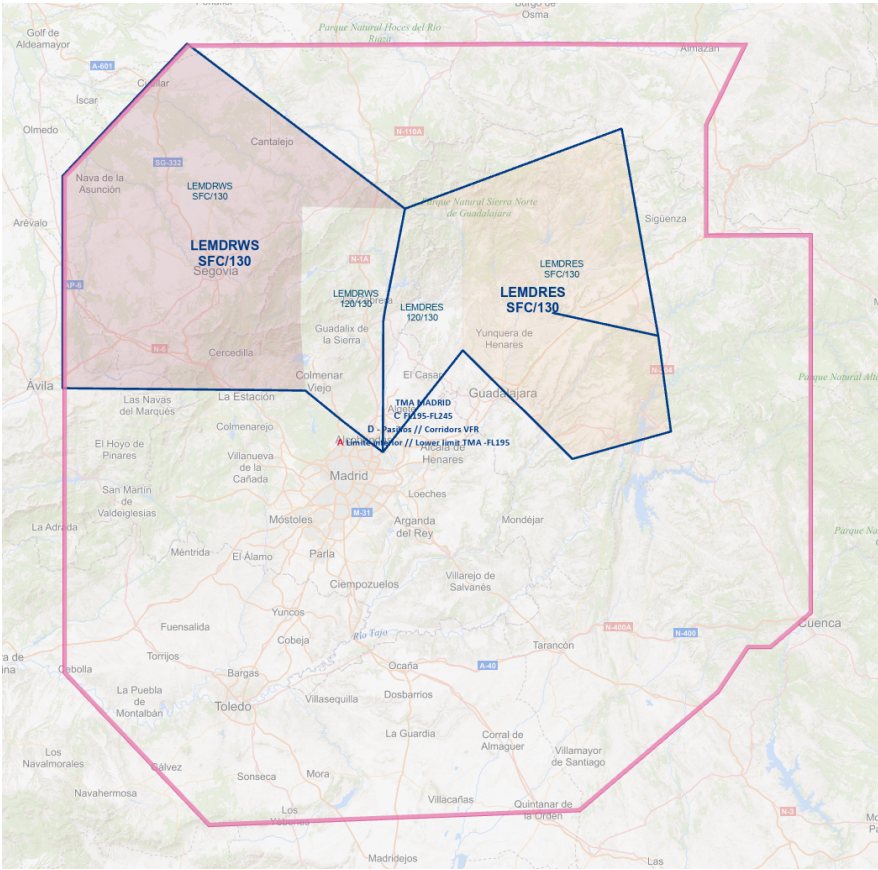

Sector WNS

Sector	WNS			
	LEMD_WN_APP	Madrid Approach	SFC - FL245	118.405

Sector WSS

Sector	WSS			
	LEMD_WS_APP	Madrid Approach	SFC - FL245	136.105

DIRECTOR

Sector ARS (RES + RWS)

Sector	ARS (RES + RWS)			
	LEMD_RE_APP	Madrid Director	SFC - FL135	134.955
LEMD_RW_APP	128.700			