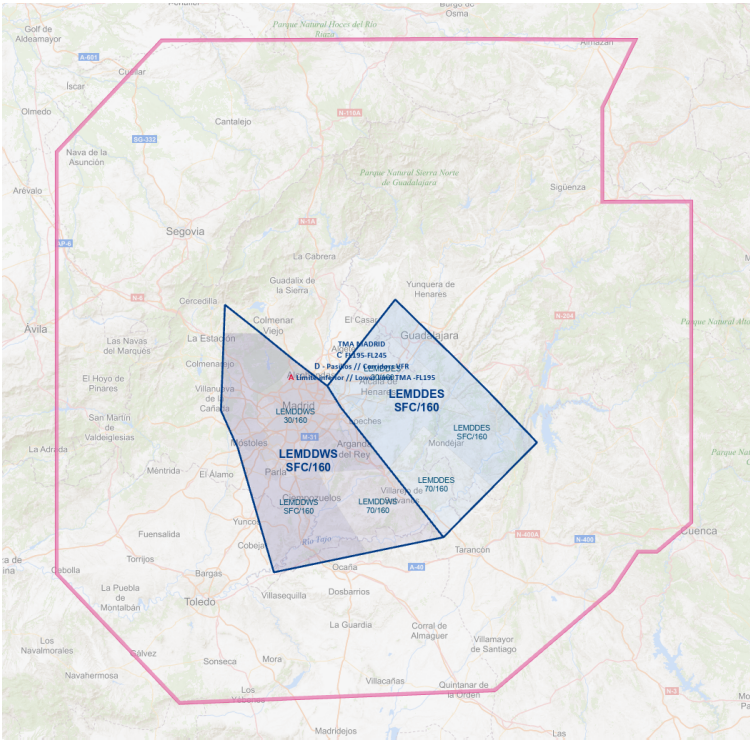

FINAL

Sector AFS (AES + AWS)

Sector	AFS (AES + AWS)		
	LEMD_AE_APP	Madrid Final	SFC - FL125
LEMD_AW_APP			127.100

DEPARTURES

Sector DIS (DES + DWS)

Sector	DIS (DES + DWS)	
	LEMD_D E_DEP	Madrid Departure s
LEMD_D W_DEP		124.230